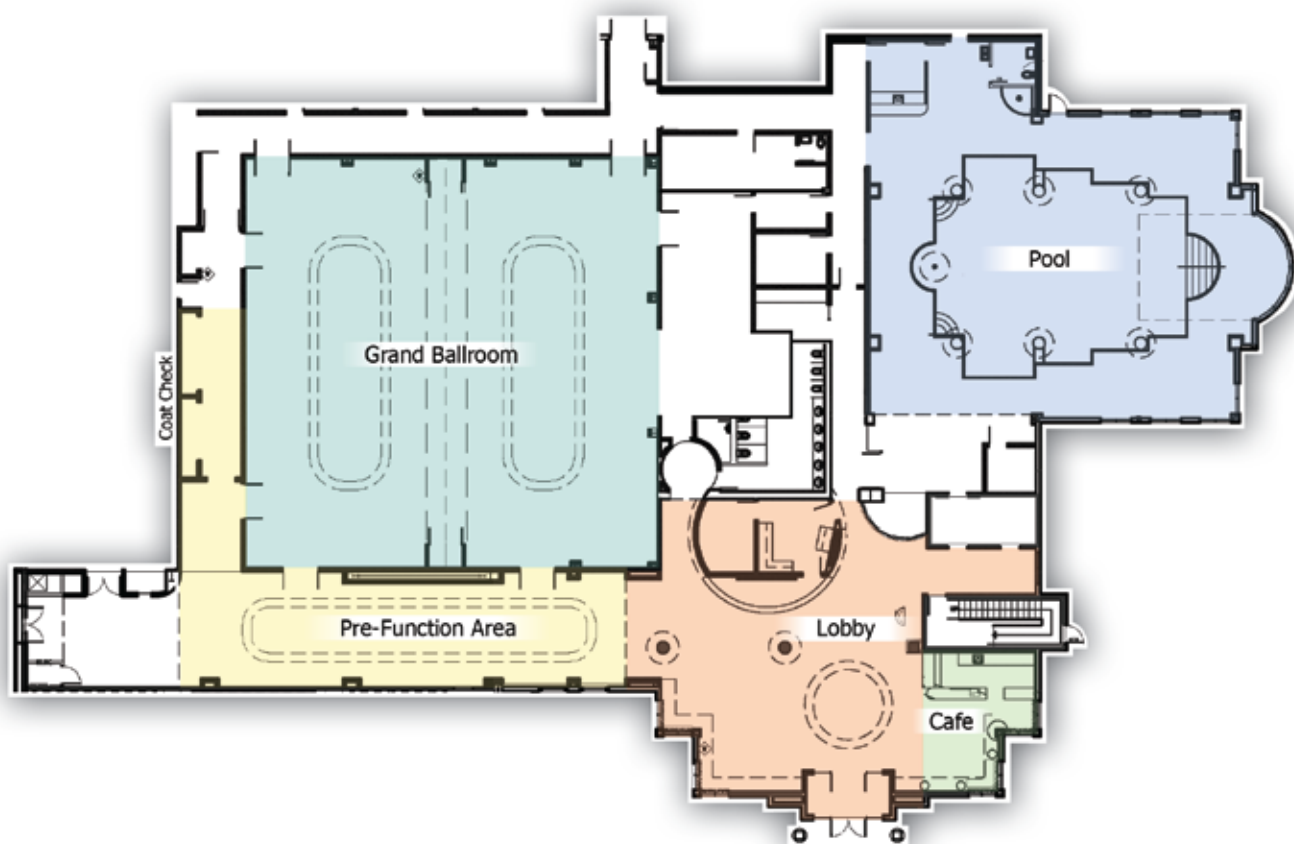

Banquet Capacities and Set-up

Whether your visit is for business or pleasure, action or relaxation, South Beach Casino & Resort will cater to your every desire. Located 30 minutes north of Winnipeg on Highway 59, near the shores of Lake Winnipeg, South Beach Casino & Resort is the perfect location for planning a meeting, conference, staff retreat, special event, or social function.

“Simply Irresistible” fun and excitement are only steps away through the promenade in the South Beach Casino which consists of 600 slot machines, live poker, Blackjack tables and top-notch live entertainment.

Our goal at South Beach Casino & Resort is to create the experience of an exclusive resort, traditionally bound in professionalism and integrity. We are committed to providing the highest standard of excellence in customer service and guest satisfaction.