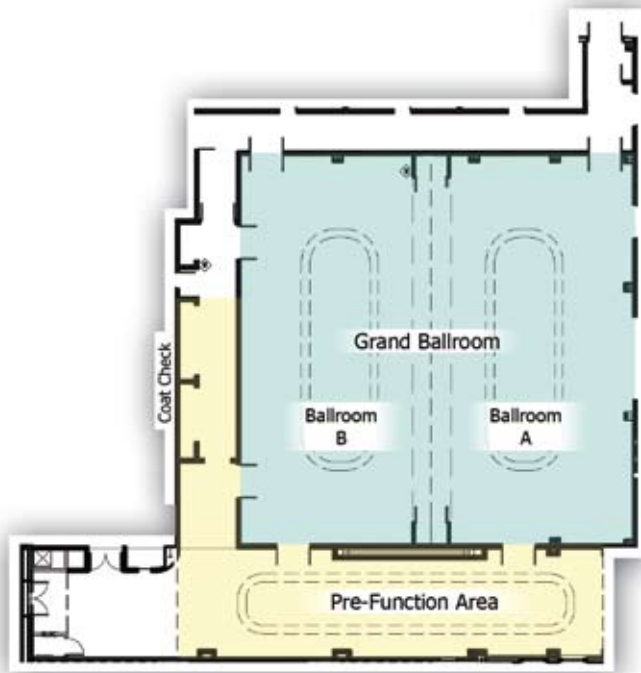

Feel welcomed in our lavish Grand Ballroom, offering 7,000 square feet of separable and pillar less event space. Features include complimentary parking and valet services, wireless high-speed internet, technologically advanced in room audio equipment and Pre-function reception area.

Our meticulous attention to detail and gracious staff will proudly extend to you and your guests the highest standard of excellence.

	Dimension and Square Footage	Ceiling Height	Reception Style	Round tables of 10 without Dance Floor	Round tables of 10 with 30' x 30' Dance Floor	Classroom style	Boardroom Style	Theatre Style
Grand Ballroom	71' x 70' 4970 ft ²	13.6'	400 people	350 people	300 people	200 people	44 people	440 people
Prefunction Area	100' x 20' 2000 ft ²	13.6'	100 people	x	x	x	x	x
Ballroom "A"	71' x 35' 2485 ft ²	13.6'	200 people	120 people	100 people	80 people	44 people	220 people
Ballroom "B"	71' x 35' 2485 ft ²	13.6'	200 people	120 people	100 people	80 people	44 people	220 people